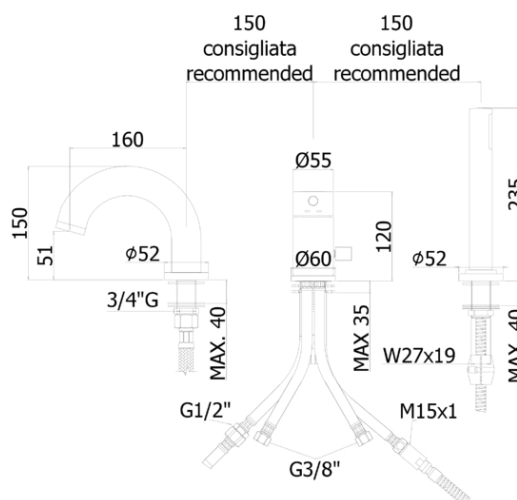

light

DESCRIZIONE | DESCRIPTION

- Miscelatore bordo vasca con "portata maggiorata" completo di:
 - set 5 flex inox per miscelatore
 - doccia e flessibile con piombo
- Deck mounted mixer with "increased flow rate" complete with:
 - set of 5 stainless steel hoses for mixer
 - hand-shower and flexible hose with weight

LIG 048..

- CR - Cromo | Chrome
- BO - Bianco opaco | Matt white
- NO - Nero opaco | Matt black
- HG - Honey gold | Honey gold finish
- HGSP - Honey gold spazzolato | Brushed honey gold finish
- ST - Steel looking | Steel looking finish

ARTICOLO | ARTICLE

LIG 047..

- con bocca e aeratore M28x1 (3 fori)
- with spout and aerator M28x1 (3 holes)

LIG 048..

- senza bocca erogazione (2 fori)
- without spout (2 holes)

RAPPORTO PROVA PORTATA | FLOW RATE REPORT

		Pressione / Pressure (bar)										
		0,5	1	1.5	2	2.5	3	3.5	4	4.5	5	
Portata / Flow rate (l / min)	Uscita outlet											
	bocca - spout	10.28	13.89	16.93	19.61	21.91	24.05	25.98	27.74	29.45	31.04	
	doccia - hand shower	4.96	7.45	9.25	10.72	12.13	13.39	14.45	15.49	16.49	17.41	
	bocca - spout	10.28	13.89	16.93	19.61	21.91	24.05	25.98	27.74	29.45	31.04	
	doccia - hand shower	4.96	7.45	9.25	10.72	12.13	13.39	14.45	15.49	16.49	17.41	